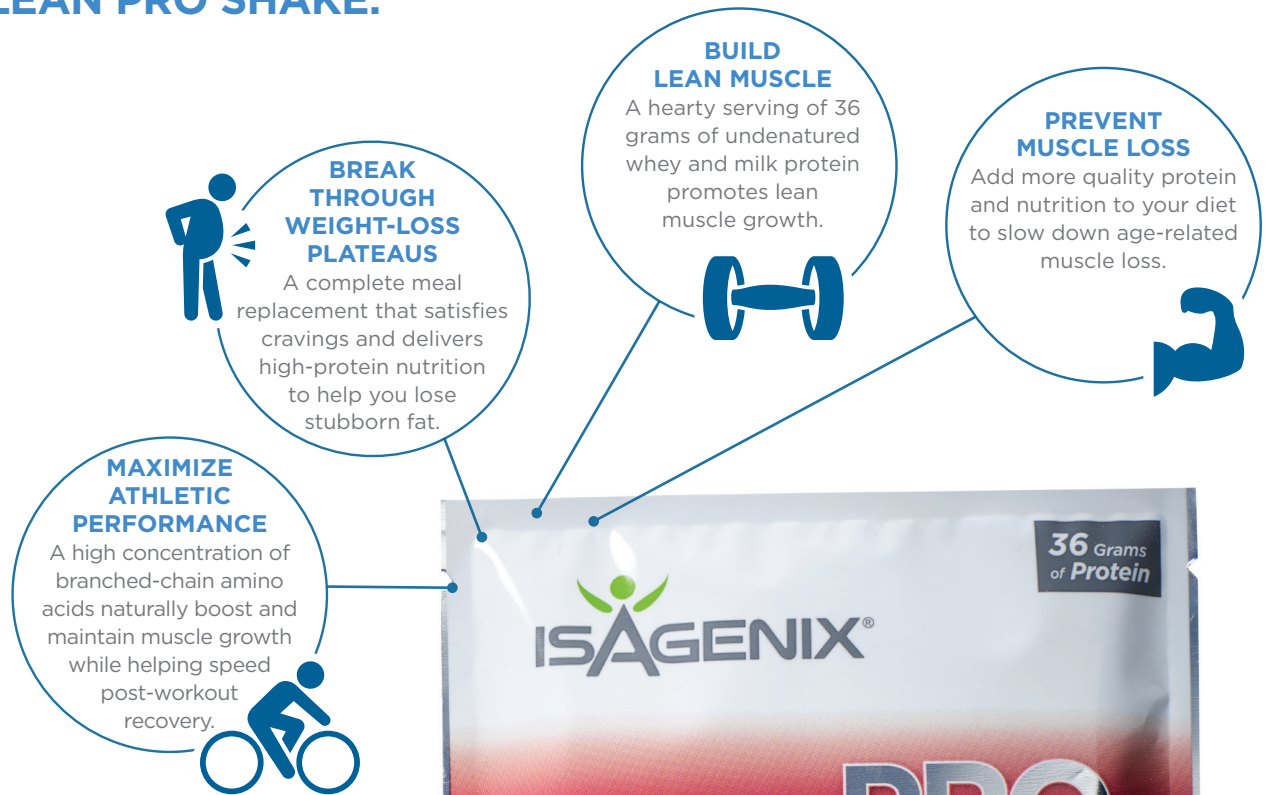

LEANER FASTER. STRONGER LONGER.

ISALEAN® PRO SHAKE is a complete meal replacement with a hearty dose of **36** grams of protein.

WHY YOU NEED ISALEAN PRO SHAKE:

WHAT IS ISALEAN PRO SHAKE?

IsaLean PRO Shake is our highest protein-per-serving meal replacement that offers delicious, specialized nutrition that is perfect for maximum lean muscle building and boosting metabolism. Each serving contains 36 grams of protein, energy-fueling carbohydrates, good fats, and vitamins and minerals making it a delicious, protein-rich meal replacement with complete nutrition.

HOW ISALEAN PRO SHAKE WORKS:

Lean muscle can help you achieve your health goals. Adults who want to build or maintain lean muscle need more quality protein throughout the day. Studies show that increased whey protein intake can help you stay full longer, boost muscle growth, and increase fat burning.

DID YOU KNOW?

Whey protein is superior to soy protein for fat burning. IsaLean PRO Shake features Myo-IsaLean Pro Complex™, which contains quality undenatured whey protein and a high concentration of branched-chain amino acids.

Whey protein has been proven to consistently deliver the best results for fat oxidation (aka "fat burning"). Acheson et al. 2011.

Perfect For:

- Athletes, active people, and teens, ages 12+
- Adults looking to prevent age-related muscle loss
- Those who want to bust through weight-loss plateaus