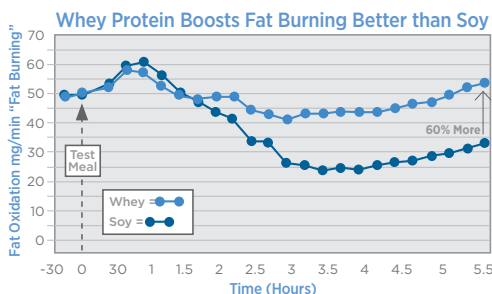

LEANER FASTER. STRONGER LONGER.

ISALEAN® PRO SHAKE is a complete meal replacement with a hearty dose of **36** grams of protein.

WHY YOU NEED ISALEAN PRO SHAKE:

WHAT IS ISALEAN PRO SHAKE?

IsaLean PRO Shake is our highest protein-per-serving meal replacement that offers delicious, specialized nutrition that is perfect for maximum lean muscle building and boosting metabolism. Each serving contains 36 grams of protein, energy-fueling carbohydrates, good fats, and vitamins and minerals making it a delicious, protein-rich meal replacement with complete nutrition.

HOW ISALEAN PRO SHAKE WORKS:

Lean muscle can help you achieve your health goals. Adults who want to build or maintain lean muscle need more quality protein throughout the day. Studies show that increased whey protein intake can help you stay full longer, boost muscle growth, and increase fat burning.

Whey protein has been proven to consistently deliver the best results for fat oxidation (aka "fat burning"). Acheson et al. 2011.

Perfect For:

- Athletes, active people, and teens, ages 12+
- Adults looking to prevent age-related muscle loss
- Those who want to bust through weight-loss plateaus